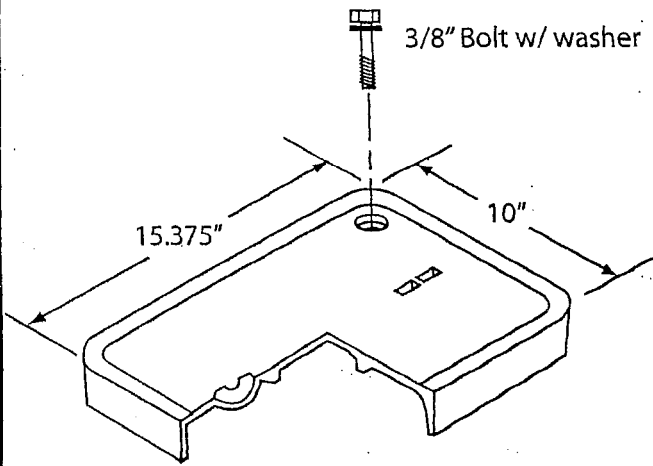

FOG TITE

INCORPORATED

B-9 T.L.

Cast Iron Traffic Lid

Solid Cover

Cast Iron Lid 27#
Aluminum Lid 7#

3/8" Dia. Hexhead Bolt w/ Washer
(Optional 3/8" Dia. Pentahead Bolt)

Bottom 80#

Box Complete:
Cast Iron 107 #
Aluminum 87#

12" Extension 80#