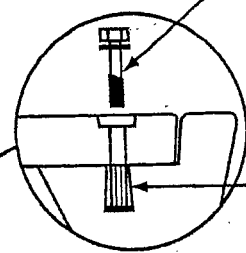

FOG TITE

INCORPORATED

B-9 T.L.

Cast Iron Traffic Lid

Solid Cover

Cast Iron Lid 27#
Aluminum Lid 7#

3/8" Dia. Hexhead Bolt w/ Washer
(Optional 3/8" Dia. Pentahead Bolt)

Bottom 80#