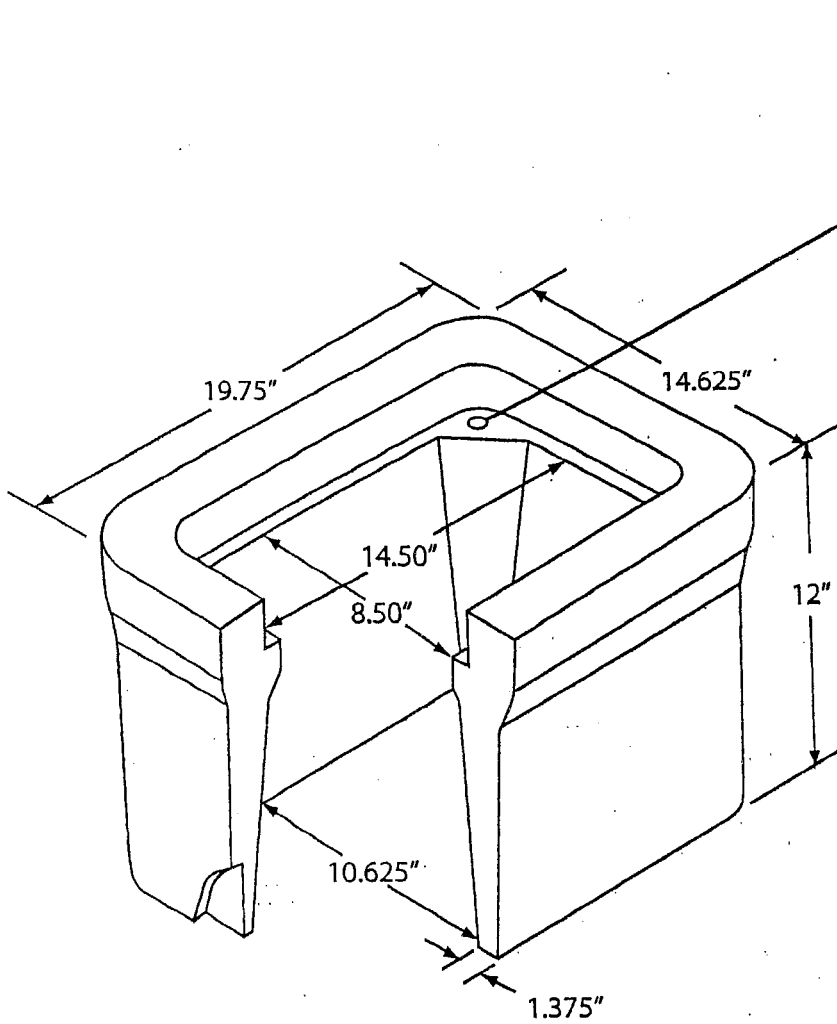

FOG TITE

INCORPORATED

B-9 T.L.

Cast Iron Traffic Lid

Solid Cover

Cast Iron Lid 27#
Aluminum Lid 7#

3/8" Dia. Hexhead Bolt w/ Washer
(Optional 3/8" Dia. Pentahead Bolt)

Bottom 80#

Box Complete:
Cast Iron 107 #
Aluminum 87#

12" Extension 80#