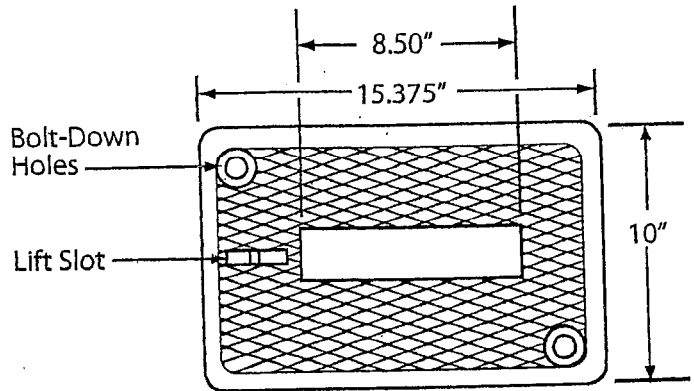

FOG TITE

INCORPORATED

B-9 T.L.

Cast Iron Traffic Lid

Solid Cover

Cast Iron Lid 27#
Aluminum Lid 7#

3/8" Dia. Hexhead Bolt w/ Washer
(Optional 3/8" Dia. Pentahead Bolt)

Bottom 80#

Box Complete:
Cast Iron 107 #
Aluminum 87#

12" Extension 80#