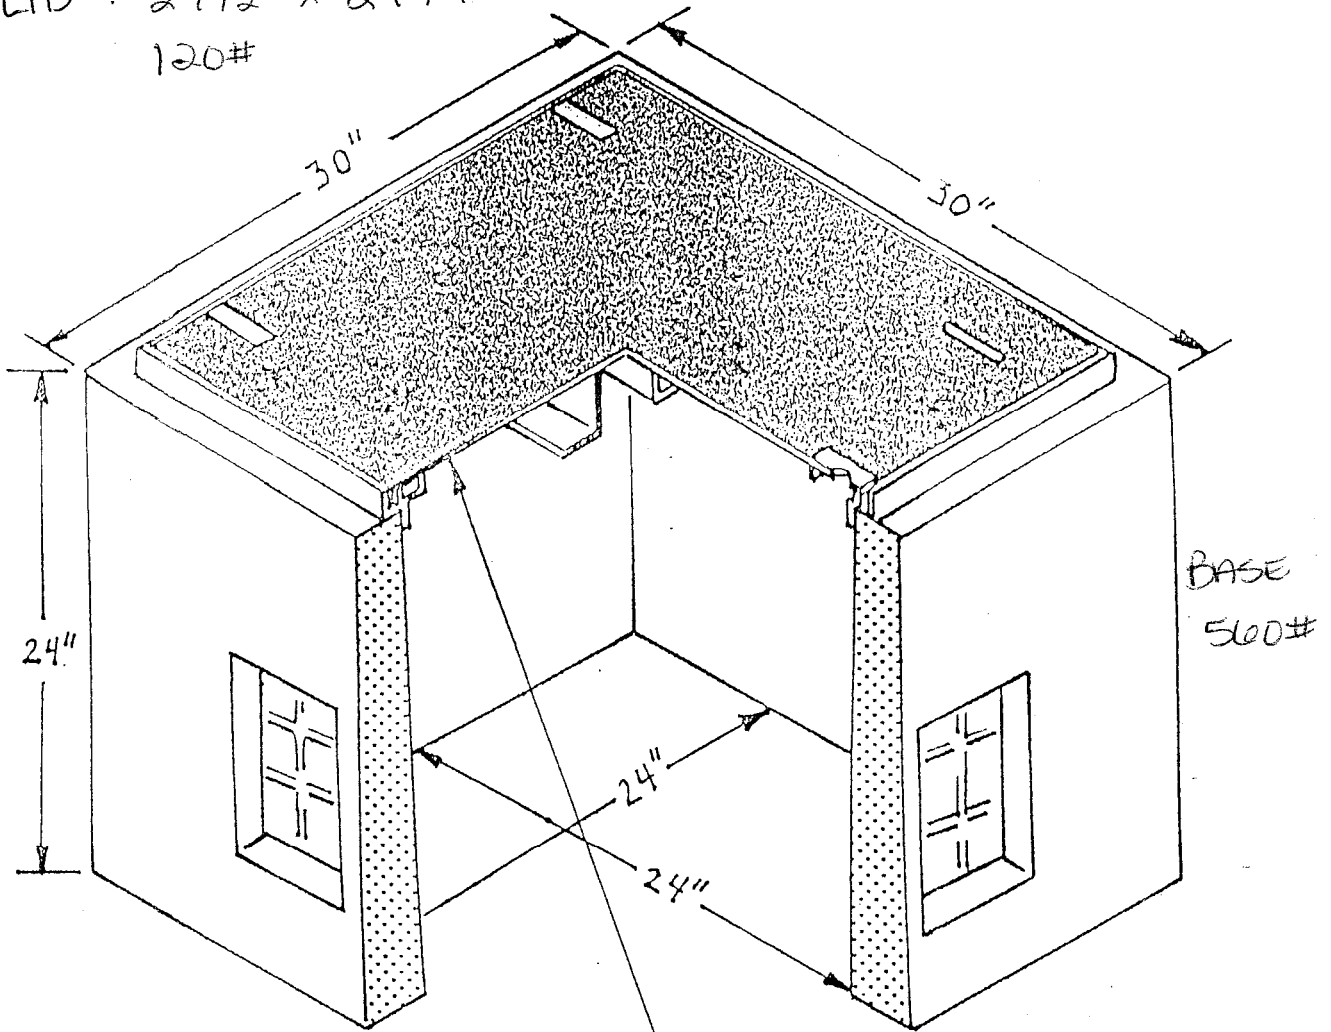

FOG TITE

INCORPORATED

3030 NON-SKID w/HINGED COVER

LID : $27\frac{1}{2}'' \times 27\frac{1}{4}''$
120#

Shipping wt 680 LBS