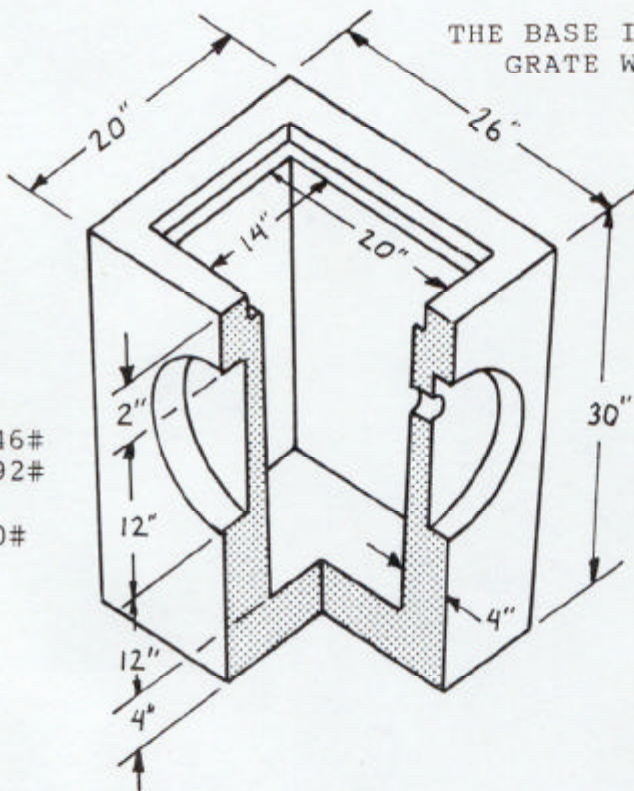

THE BASE IS DESIGNED FOR USING THE GRATE WITH OR WITHOUT THE FRAME

6" RISER 146#
12" RISER 292#
BASIN 740#